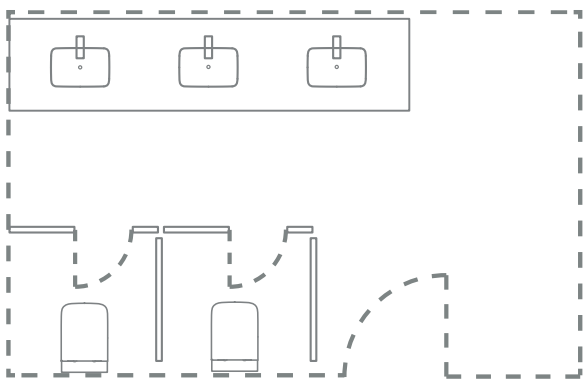

Il nostro rubinetto touchless intelligente eroga acqua e sapone, consentendoti di gestire le quantità di entrambi in modo economico e sostenibile.

A modern bathroom sink with a smart faucet and a reed diffuser. The faucet is black with a digital display showing water temperature and flow rate. The sink is white and has a reed diffuser in a glass container on the left. The background is a textured wall with a mirror above the sink.